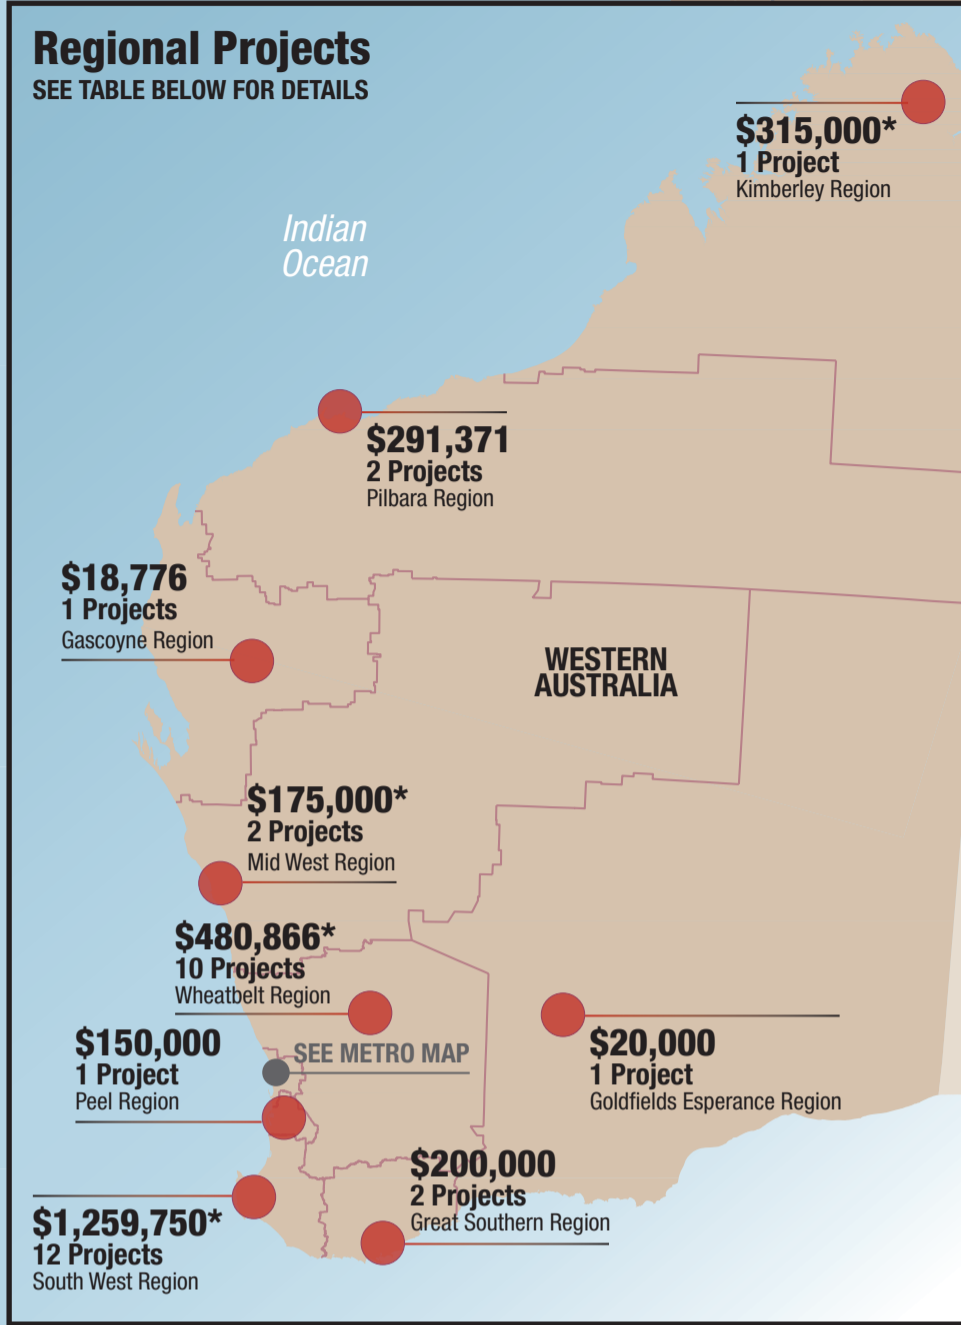

* Some totals includes 2020-21 committed funding.
Project locations are diagrammatic only.

Regional Projects

SEE TABLE BELOW FOR DETAILS

Region	Project Name	Value	Authority
Gascoyne	Woodgamia Community Shared Path	\$18,776	Shire of Upper Gascoyne
Goldfields Esperance	Milner St to Freeman St Shared Path	\$20,000	Shire of Esperance
Great Southern	Central Area Cycle Links (Stage 1)	\$190,000	City of Albany
	Middleton Beach Cycle Connectivity	\$10,000	City of Albany
Kimberley	Ironwood Dr Shared Path	\$315,000*	Shire of Wyndham East Kimberley
Mid West	North West Coastal Hwy Cycle Route	\$115,000	City of Greater Geraldton
	Three Springs Shared Path	\$60,000*	Shire of Three Springs
Peel	Pinjarra Rd Staged Link to Freeway	\$150,000	Shire of Murray
Pilbara	Millstream Rd Shared Path (Stage 2)	\$172,520	City of Karratha
	Bayview Rd Shared Path	\$118,851	City of Karratha
South West	Collie River Shared Path	\$100,000	Shire of Collie
	Weir Rd Shared Path Project	\$205,000	Shire of Harvey
	Latham Ave Shared Path	\$40,000	Shire of Manjimup
	Club Rd / Pumphill Rd / Swimming Pool Rd Shared Path	\$37,250	Shire of Manjimup
	Beatty Street Shared Path	\$30,000	Shire of Boyup Brook
	Meldene Estate Pathway Link (Stage 1 and 2)	\$192,500*	Shire of Donnybrook-Balingup
	Wadandi Track – Carters Rd underpass	\$20,000	Shire of Augusta Margaret River
	Forrest Hwy Shared Path	\$200,000	City of Bunbury
	South Western Hwy Shared Path	\$25,000	City of Bunbury
	Cloisters Shared Path	\$180,000*	City of Busselton
	Zamia St Shared Path	\$20,000	Shire of Manjimup
	Collie River Trail (Stage 4)	\$210,000	Shire of Collie
Wheatbelt	Muchea Residential Connection to Bike Park	\$95,151	Shire of Chittering
	Corrigin Town Site East-West Link	\$30,045	Shire of Corrigin
	Jurien Bay School Connection	\$82,500	Shire of Dandaragan
	Bike Plan Shared Paths	\$31,500	Shire of Wongan Ballidu
	All Aged Shared Path	\$100,500*	Shire of Pingelly
	Town Bike Plan	\$10,000	Shire of Goomalling
	Albany Highway Shared Path	\$31,170	Shire of Williams
	Shire of Northam Bike Plan	\$15,000	Shire of Northam
	Hyden Shared Path	\$50,000	Shire of Kondinin
	Linking Dowerin Shared Path	\$35,000	Shire of Dowerin