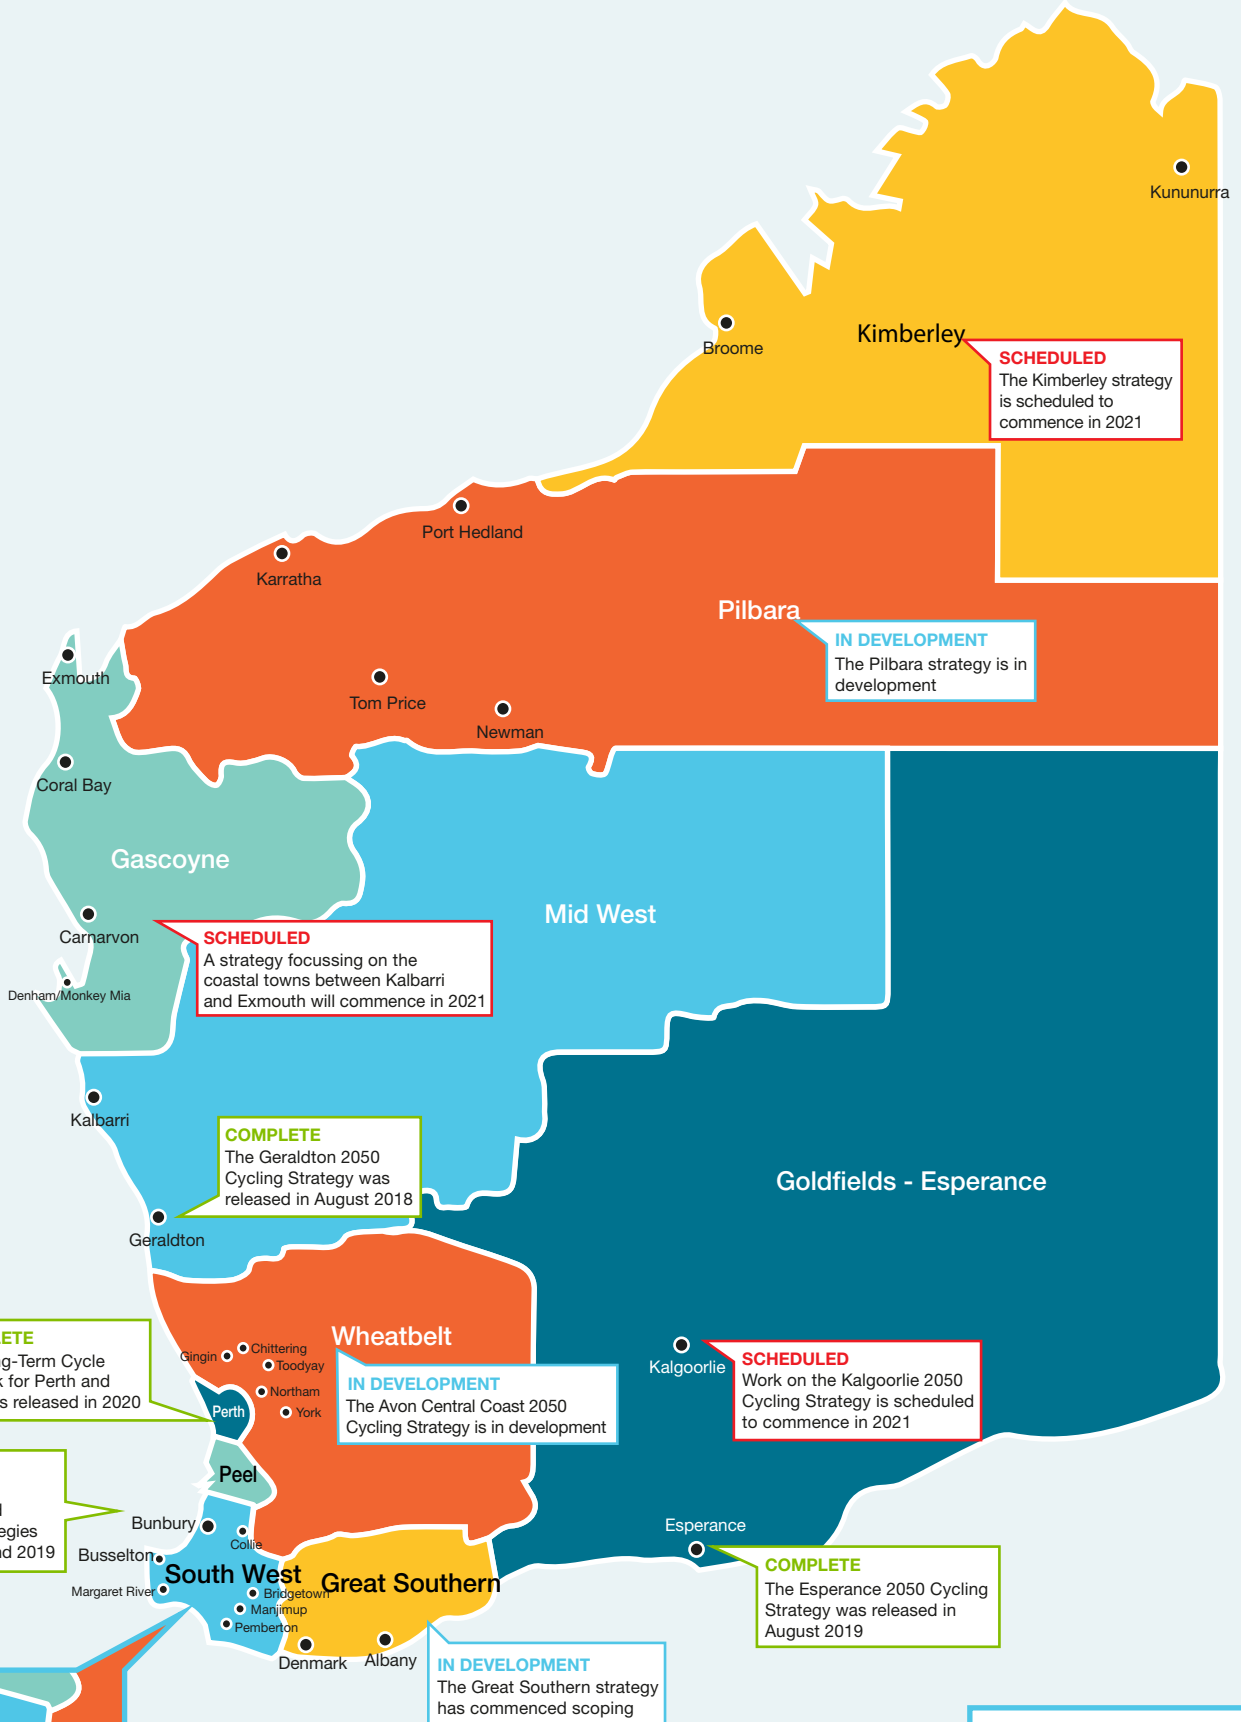

DEVELOPMENT OF A LONG-TERM CYCLE NETWORK FOR WA

LEGEND

- Complete
- In development
- Scheduled