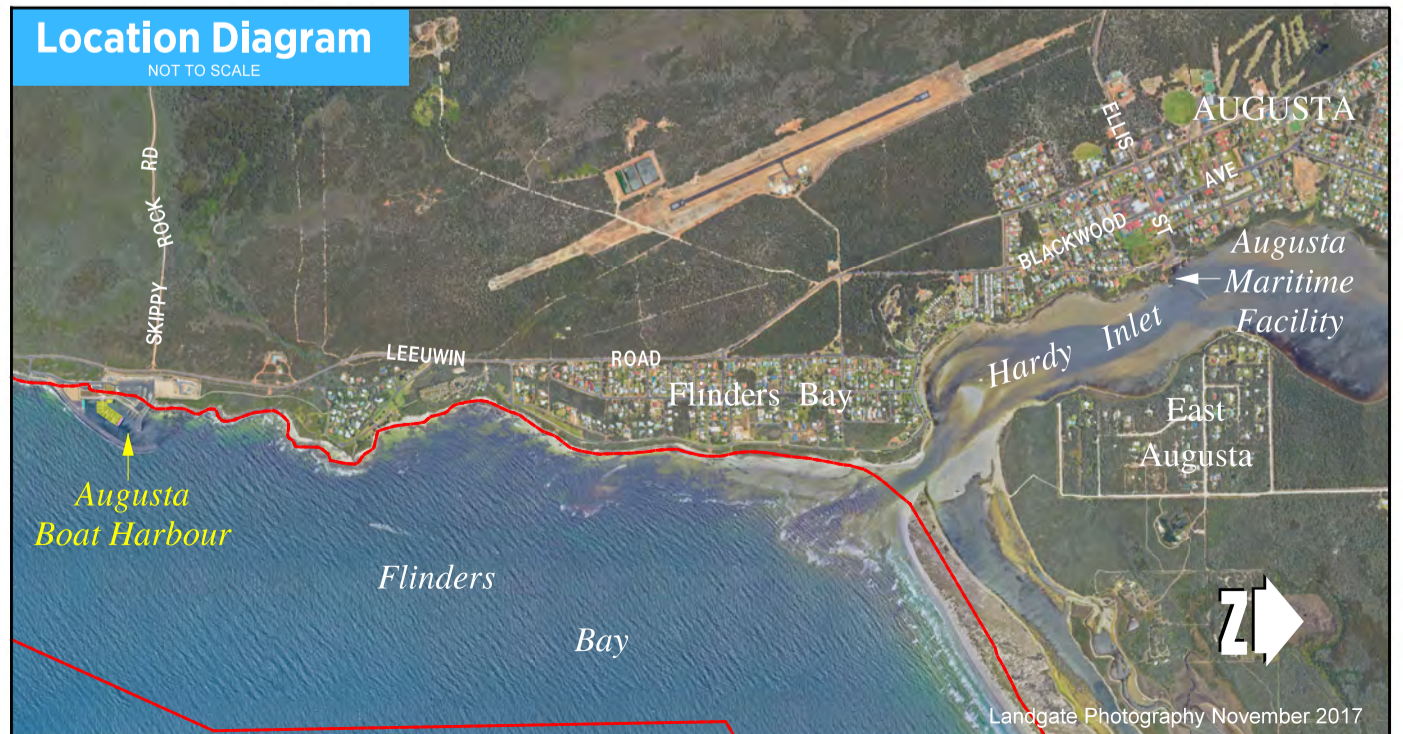

Landgate Photography November 2017

Legend

- Floating boat pen with walkway
- Floating alongside berth
- Service jetty or wharf
- B Jetty identifier
- Pen numbers
- Pen size

Drawing 1062-67-03-B

Location Diagram

NOT TO SCALE

Landgate Photography November 2017