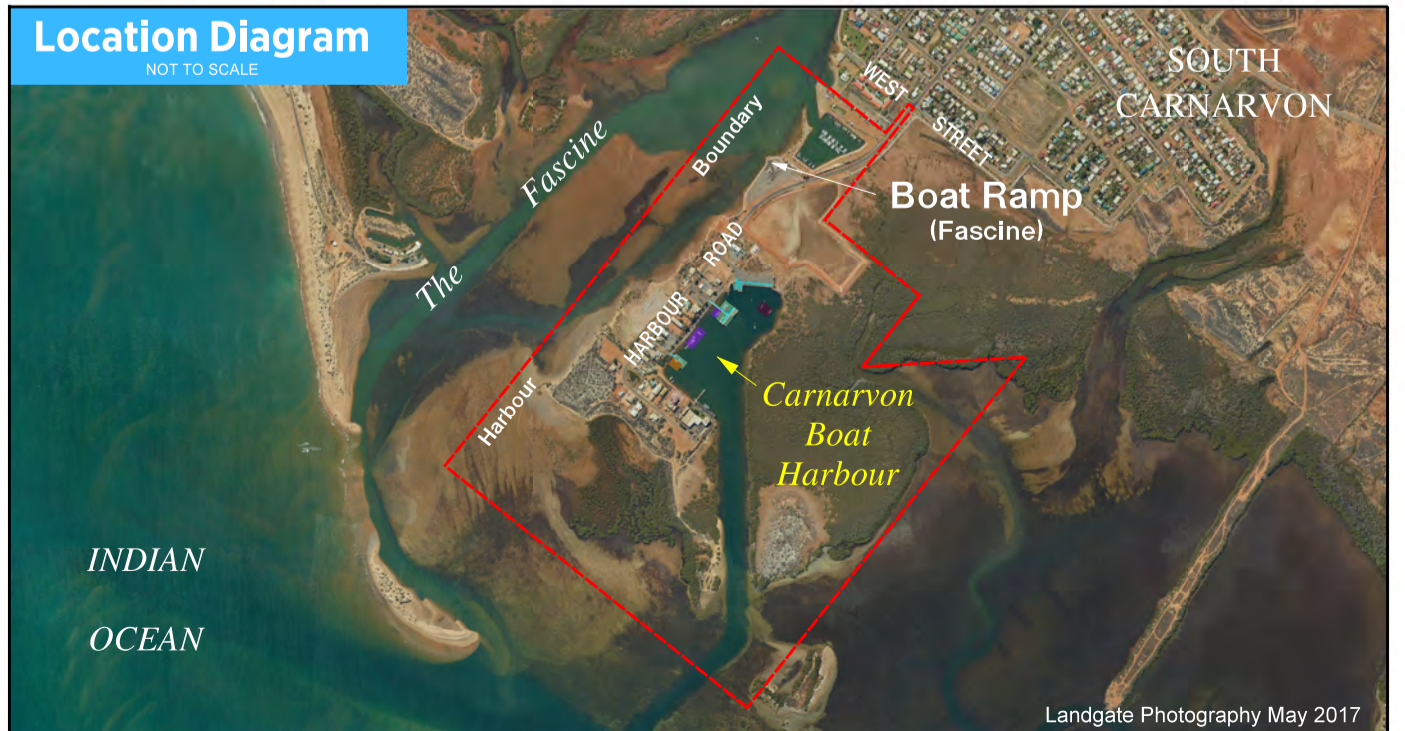

Landgate Photography May 2017

Legend

- Fixed boat pen with walkway
- Fixed alongside berth
- Fixed boat pen without walkway
- Pile mooring
- Service jetty or wharf
- B Jetty identifier
- 20 ← 1 Pen numbers
- Pen size

Drawing 1062-67-07-B

Location Diagram

NOT TO SCALE

Landgate Photography May 2017