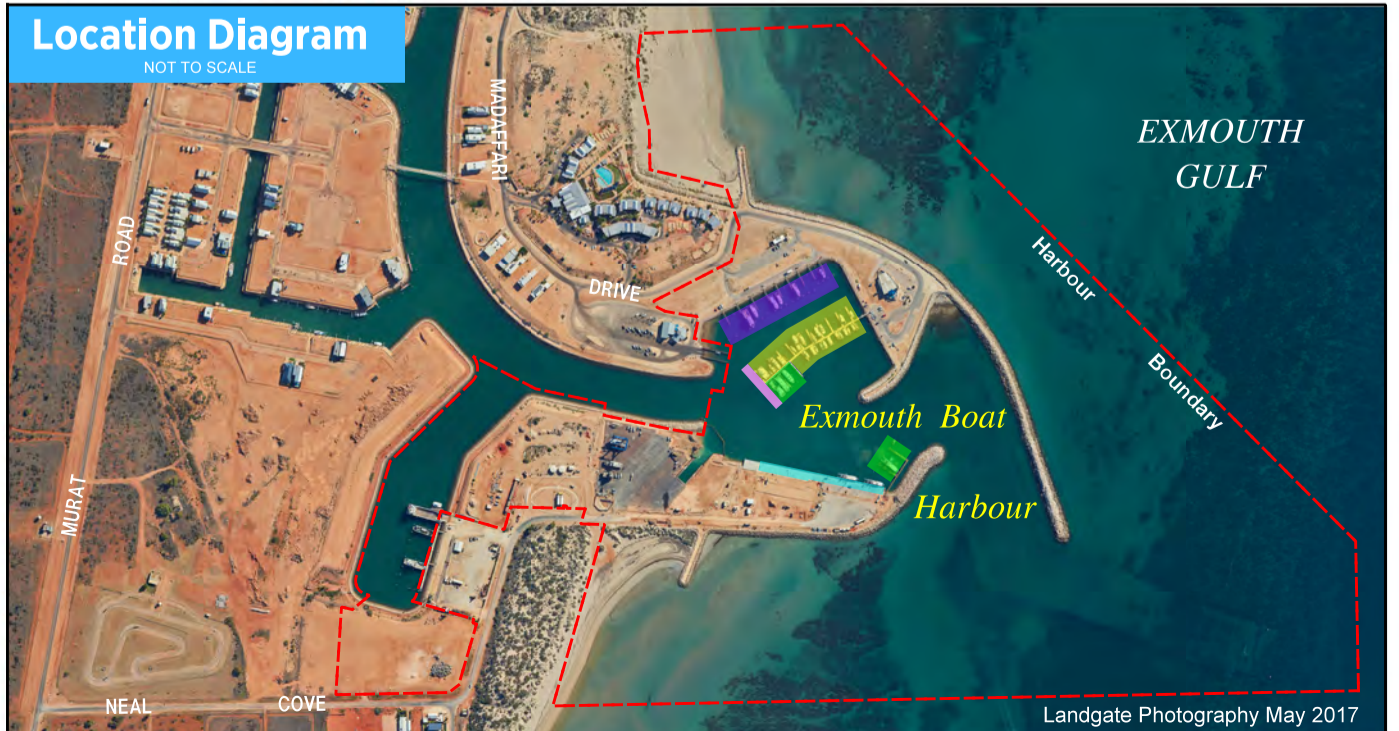

Landgate Photography May 2017

Legend

- Floating boat pen with walkway
- Fixed boat pen with walkway
- Floating alongside berth
- 25m pens with walkway (tropical cyclone zone)
- Service jetty or wharf
- B Jetty identifier
- Pen numbers
- Pen size

Drawing 1062-67-12-D

Location Diagram

NOT TO SCALE

Landgate Photography May 2017