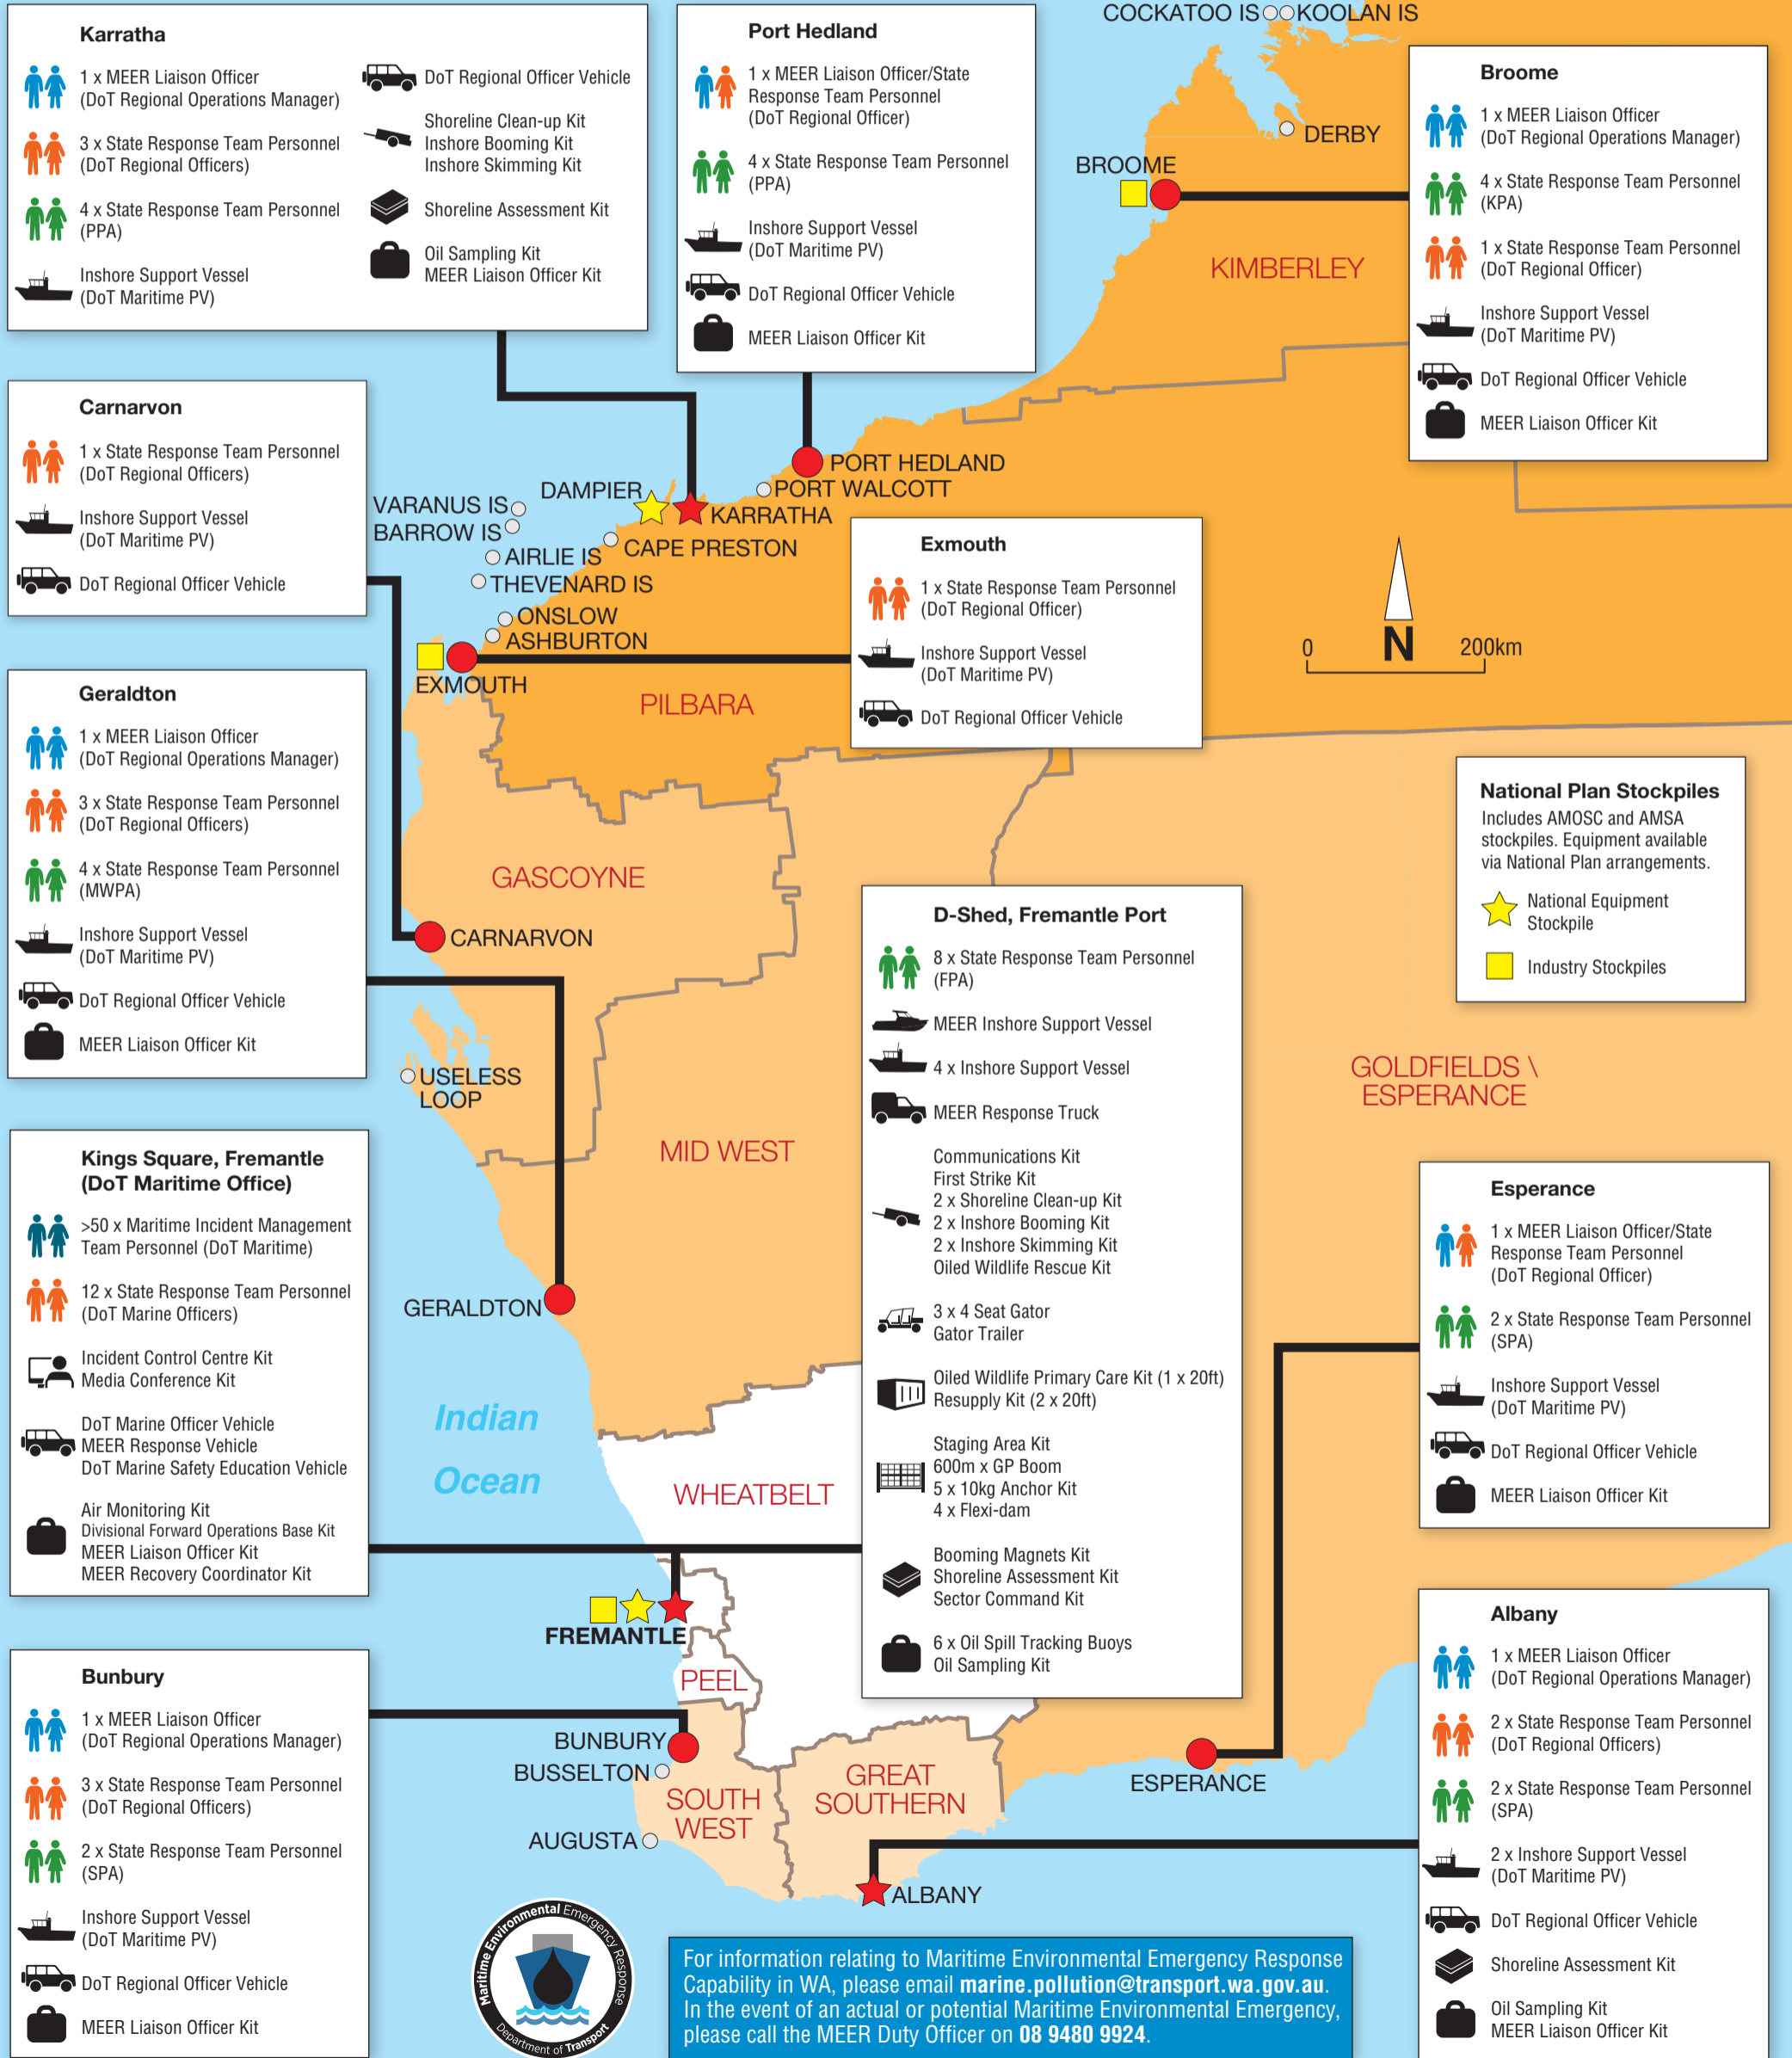

Legend

- ★ State Response Equipment Stockpile Location
- Other Response Equipment Location
- 👤 Maritime Incident Management Team Personnel (DoT Maritime)
- 👤 MEER Liaison Officer (DoT Regional Operations Manager)
- 👤 State Response Team Personnel (DoT Regional Officers)
- 👤 State Response Team Personnel (Port Authorities)
- 🏠 Office Based
- 🚤 Stabcraft
- 🚤 DoT Maritime PV
- 🚚 Response Truck
- 🚗 4 Wheel Drive (4WD)
- 🚛 Trailer (Various Types)
- 🚙 Gator
- 📦 Container
- 📦 Stillage
- 📦 Trunk
- 👜 Carry Case

For information relating to Maritime Environmental Emergency Response Capability in WA, please email marine.pollution@transport.wa.gov.au. In the event of an actual or potential Maritime Environmental Emergency, please call the MEER Duty Officer on 08 9480 9924.