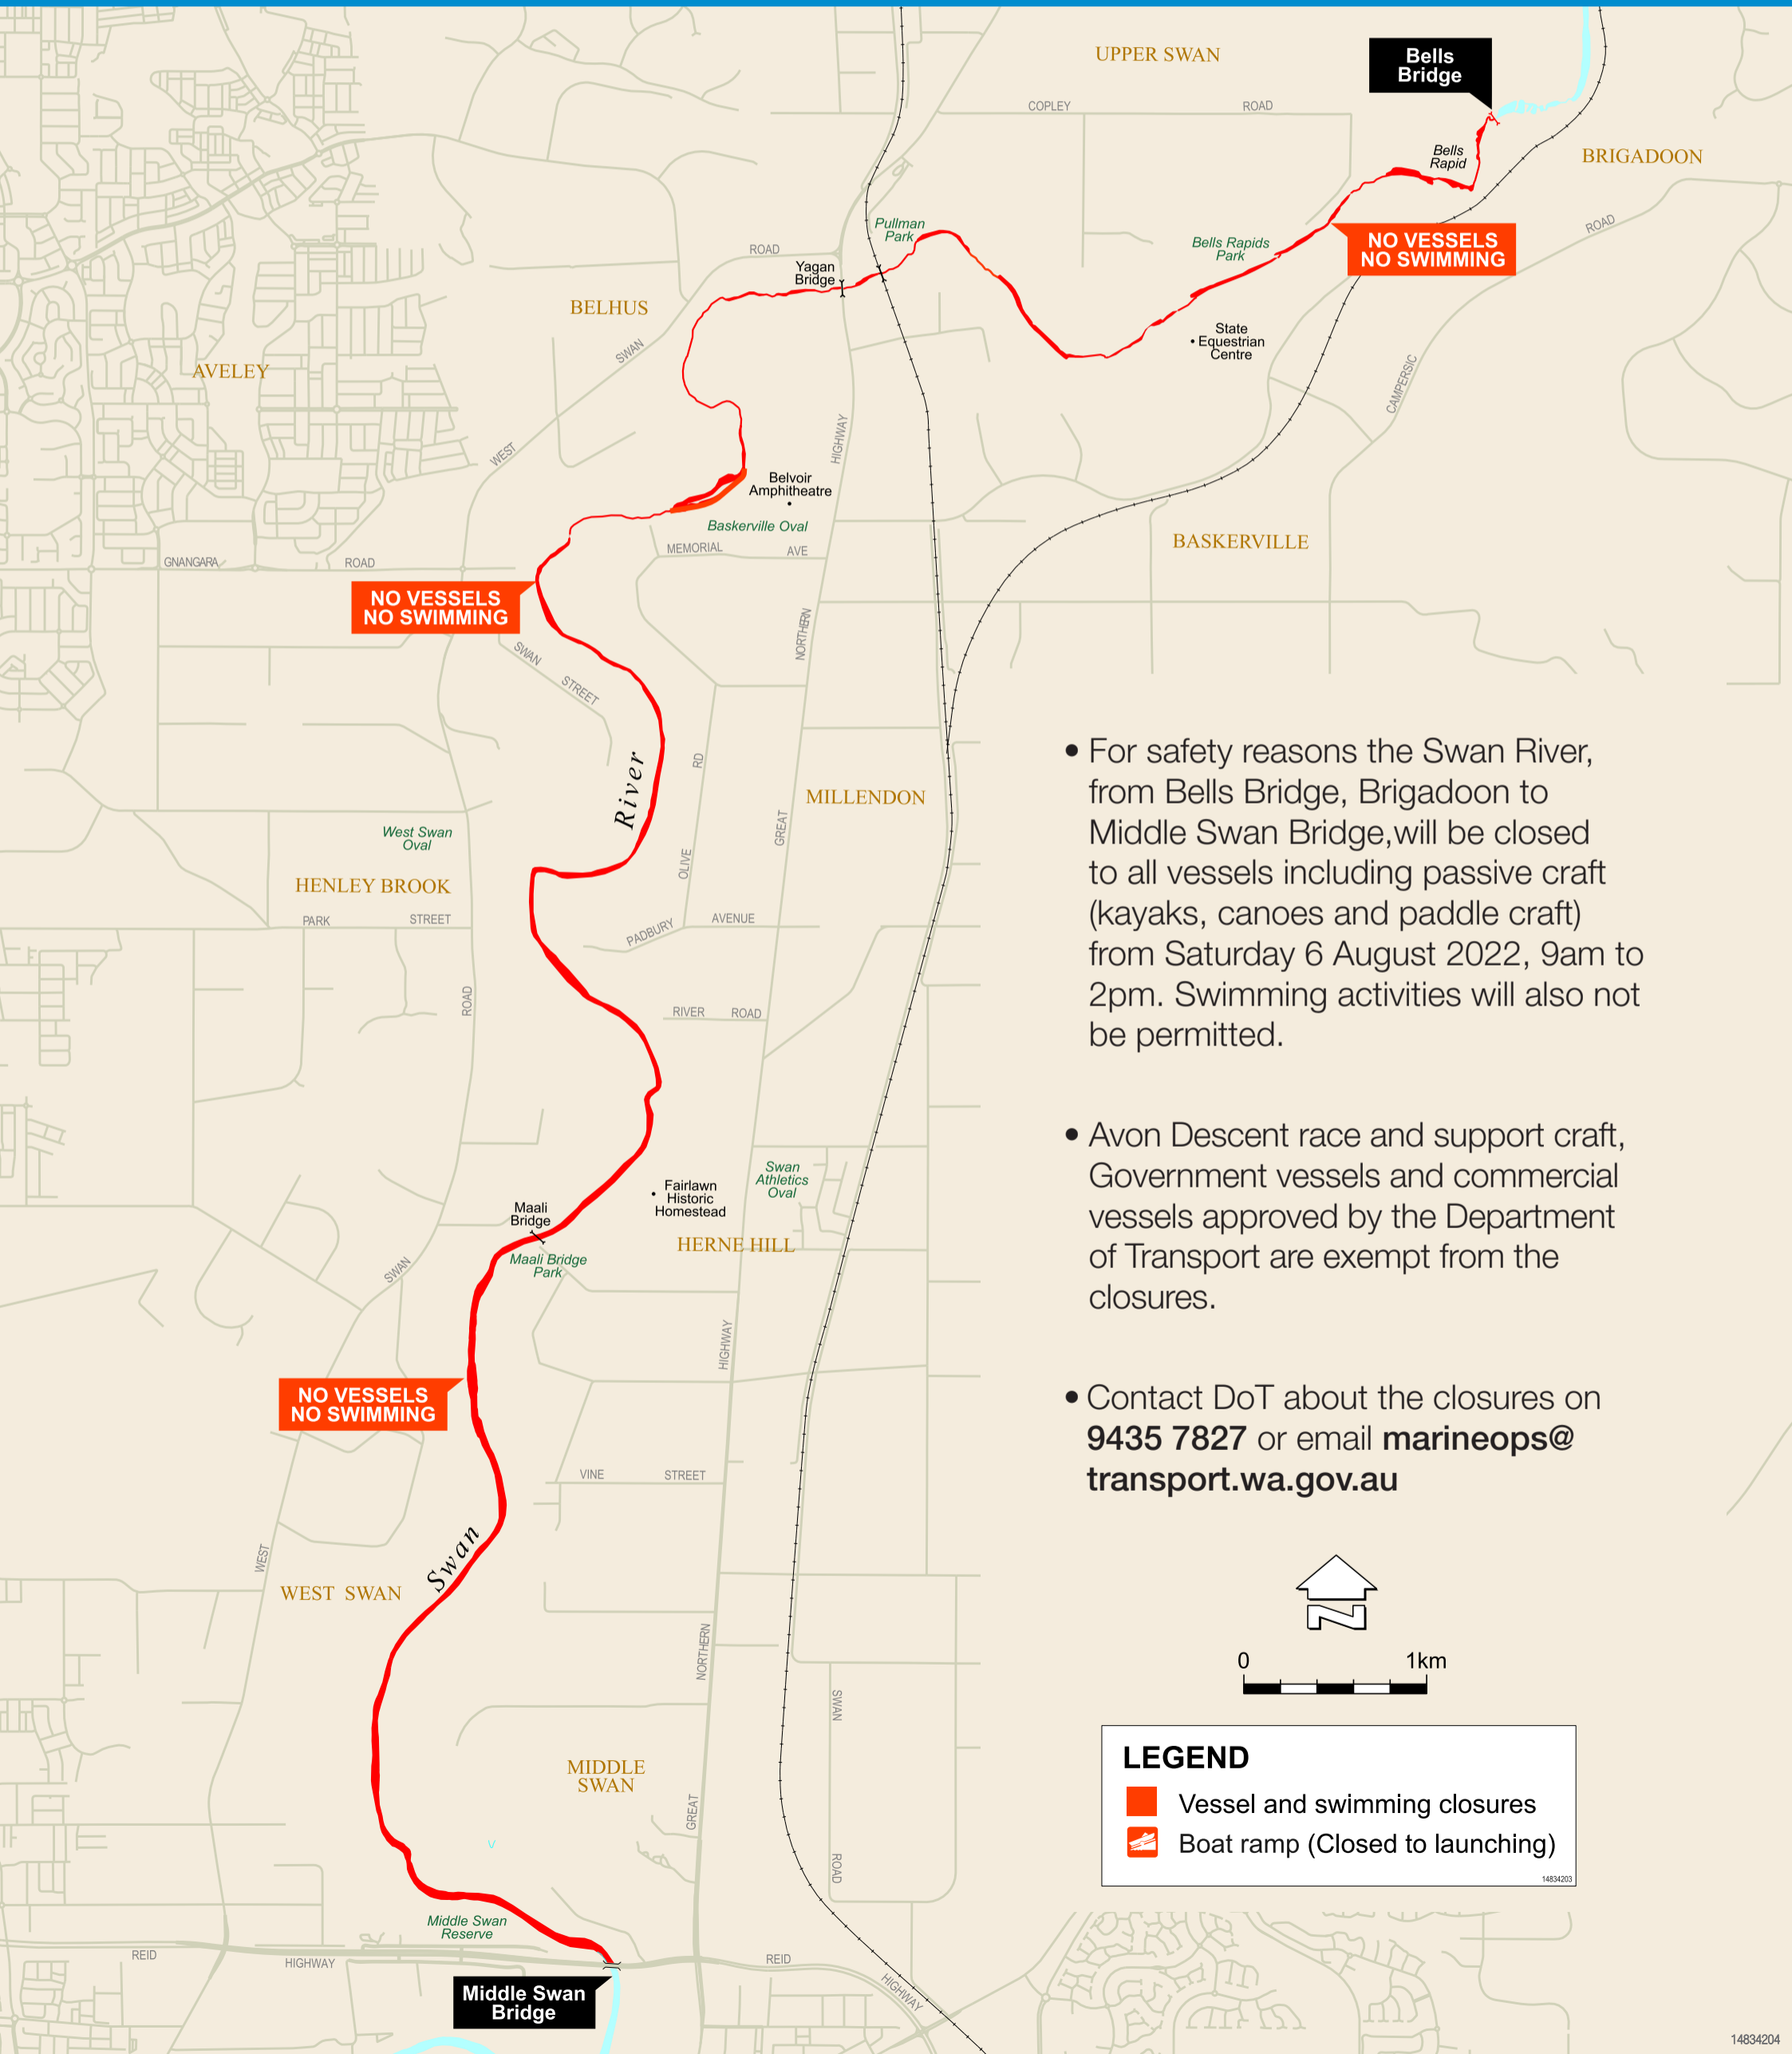

# Vessel and Swimming Closures

Avon Descent - Time Trials  
Saturday 6 August 2022, 9am to 2pm

- For safety reasons the Swan River, from Bells Bridge, Brigadoon to Middle Swan Bridge, will be closed to all vessels including passive craft (kayaks, canoes and paddle craft) from Saturday 6 August 2022, 9am to 2pm. Swimming activities will also not be permitted.
- Avon Descent race and support craft, Government vessels and commercial vessels approved by the Department of Transport are exempt from the closures.
- Contact DoT about the closures on **9435 7827** or email **marineops@transport.wa.gov.au**

**LEGEND**

- Vessel and swimming closures
- Boat ramp (Closed to launching)

14834203