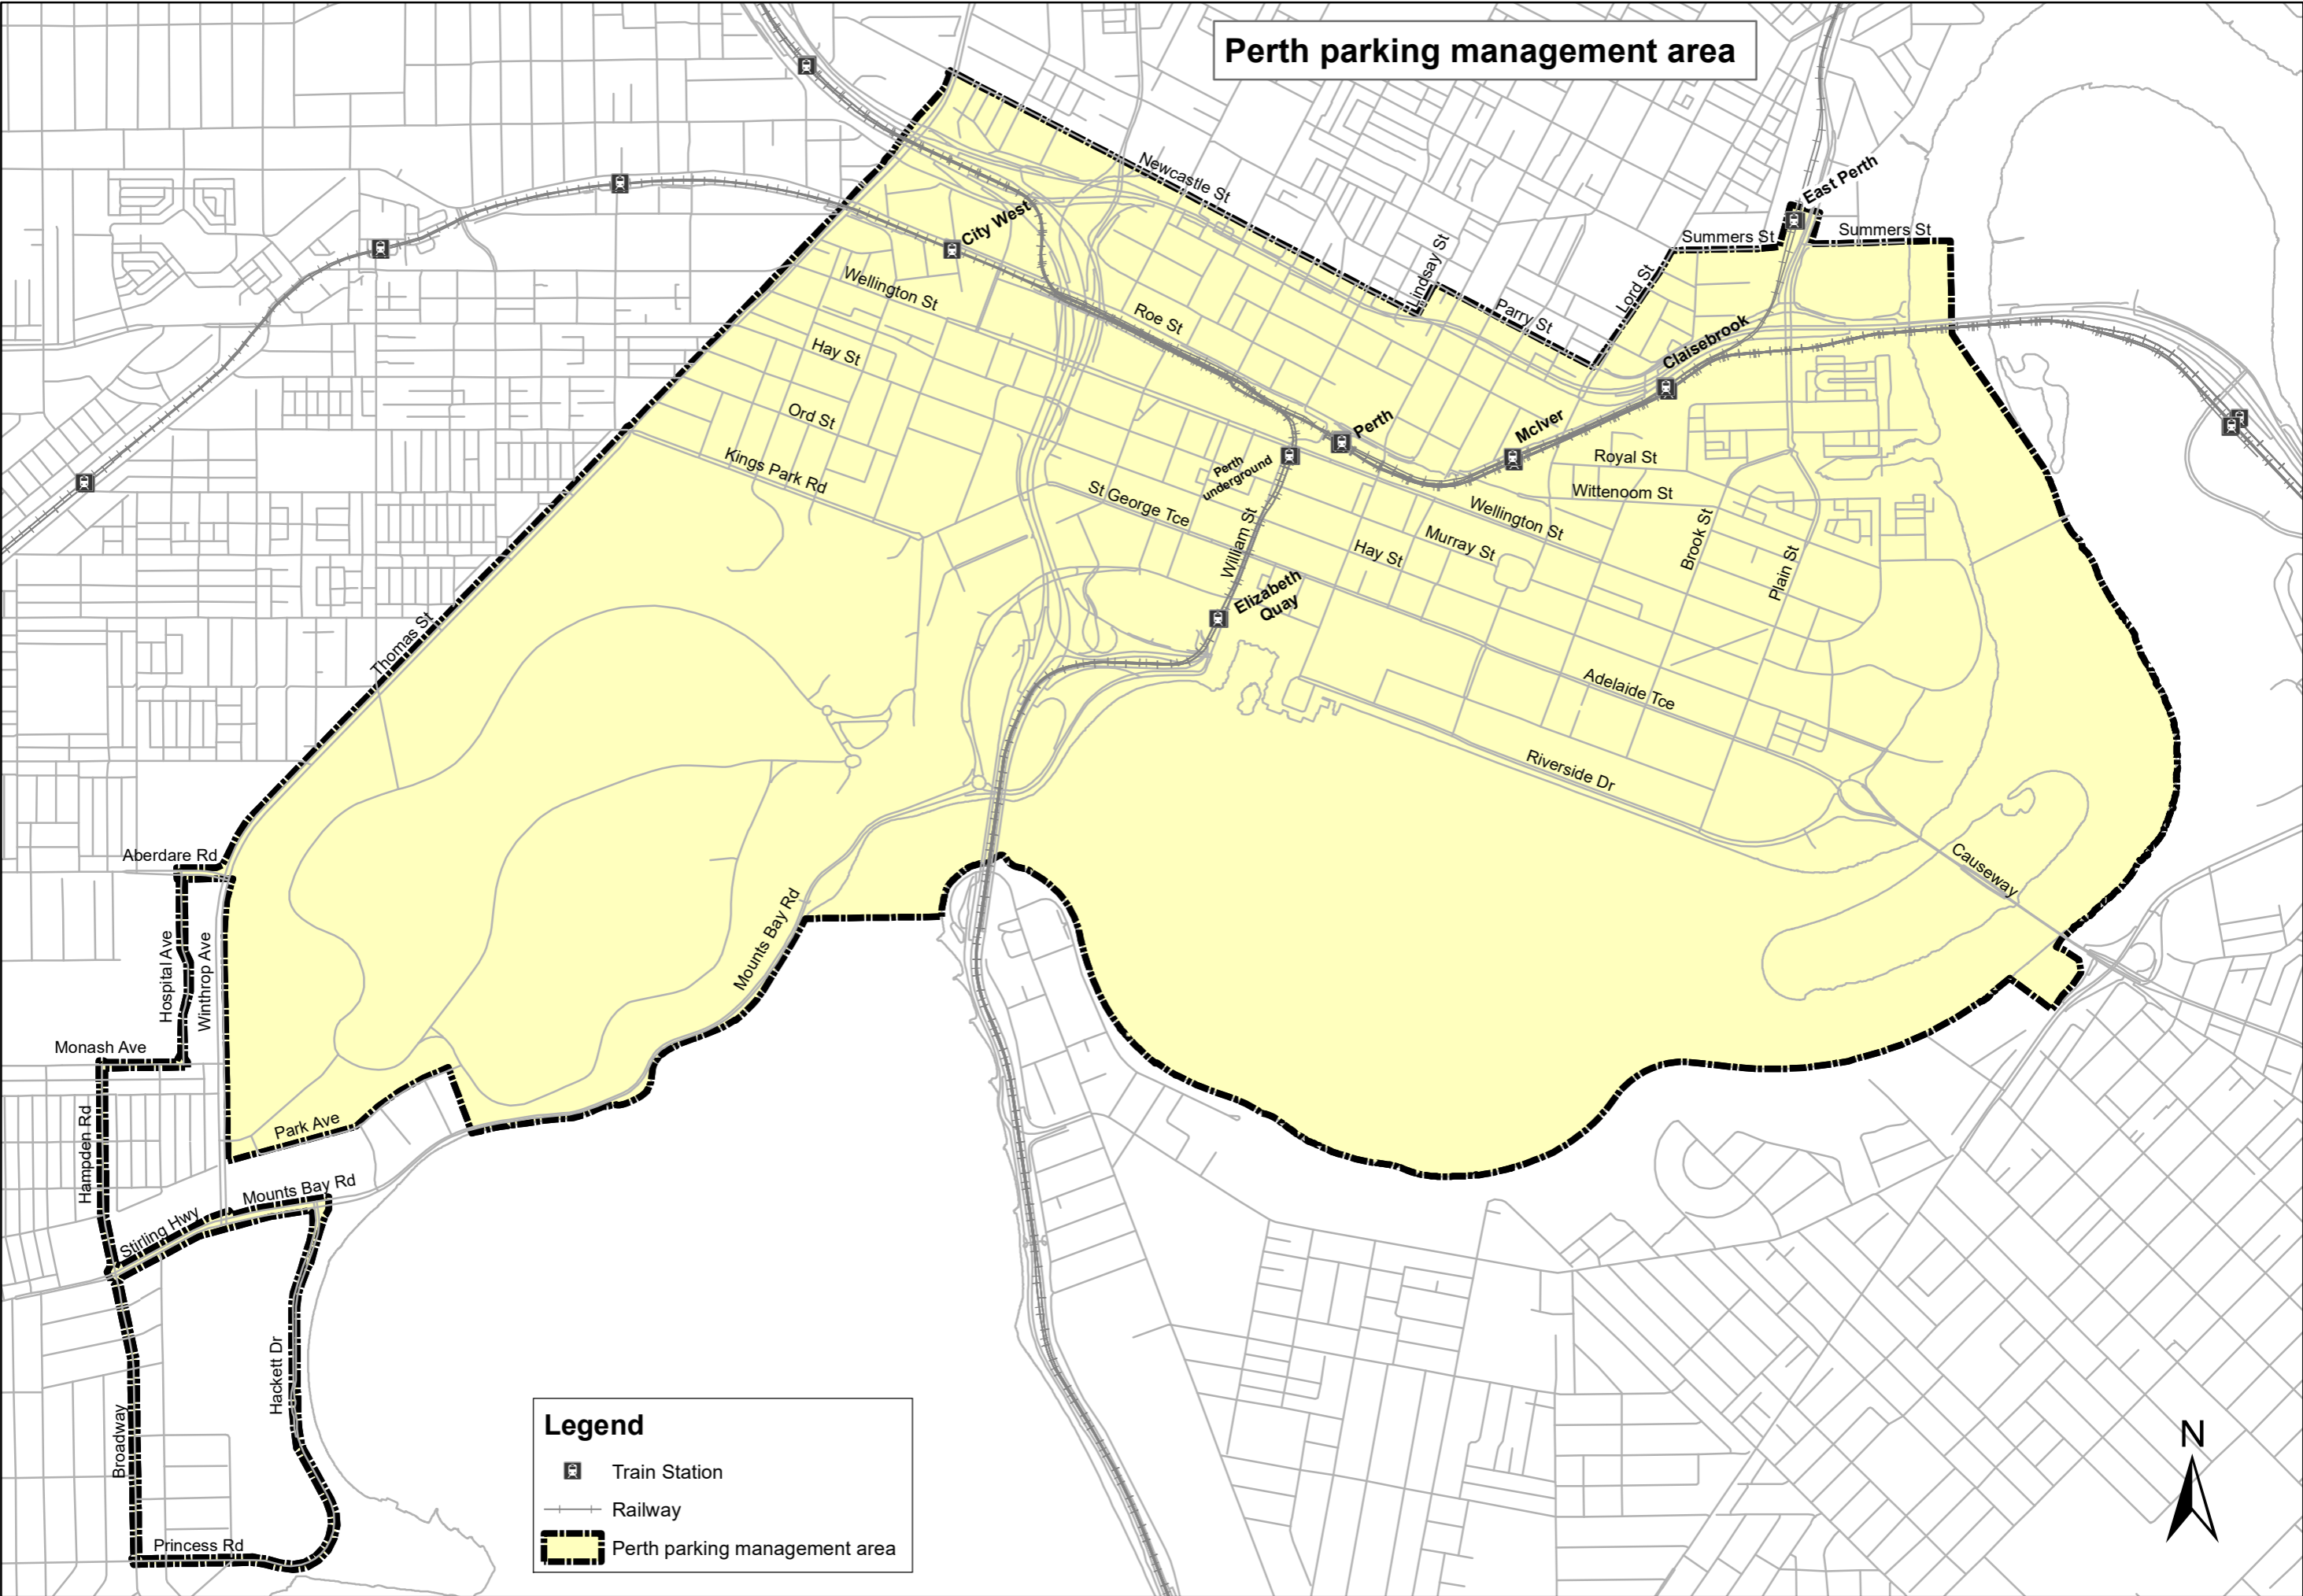

Perth parking management area

Legend

-  Train Station
-  Railway
-  Perth parking management area